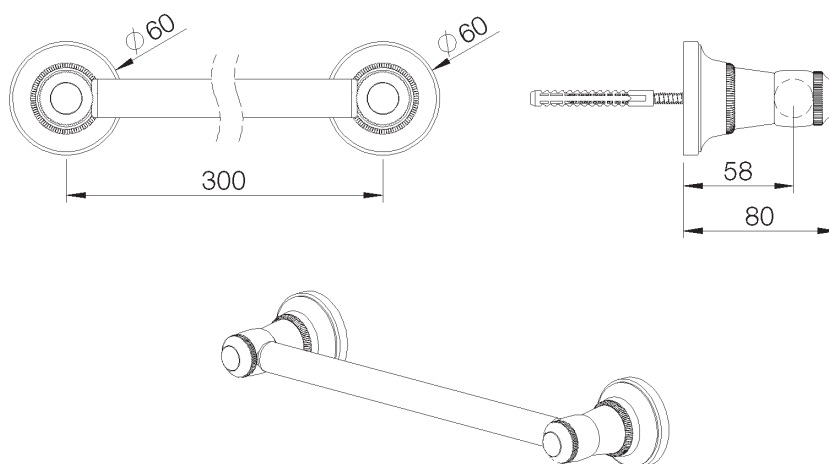

PRODUCT TECHNICAL SHEET

Collection : **RETRO**

Ref. : **6220.---.50**

Poignée de bain

Badhandvat

Bath handle

Picture

Product details

Weight : 1,8 kg

Technical drawing

RA0.V01